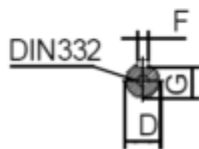

Data Sheet

Article number: 250309000426

Description: Kleedrive T3C 280M-4 90.0KW 1400 rpm
3x400/690V 50HZ IP55 B34 Eff=95,2%

Measures

| | | |
|-----------|----------|-----------|
| A = 457 | F = 20 | P = |
| AA = 560 | G = 67.5 | R = |
| AC = Ø559 | H = 280 | S = - |
| AD = 675 | HD = 395 | T = |
| B = 419 | K = Ø24 | TBH = 280 |
| C = 190 | L = 1035 | TBS = 277 |
| D = Ø75 | M = | TBW = 245 |
| E = 140 | N = | |